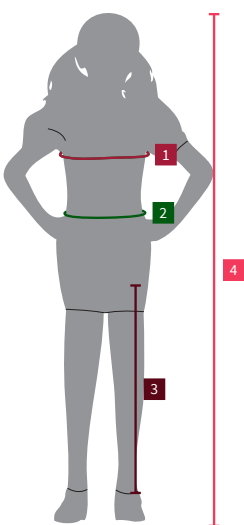

## BOYS | UNISEX KIDS

	AGE 3-4	AGE 5-6	AGE 7-8	AGE 9-10	AGE 11-12	AGE 13-14
Height	41"	45½"	50½"	55"	60"	64½"
Chest	22"	24"	26"	28"	30"	32"
Waist	22"	23"	24"	25"	26"	27"
Inside Leg	16½"	19¼"	21⅝"	24"	26⅜"	28⅜"

## GIRLS

	AGE 3-4	AGE 5-6	AGE 7-8	AGE 9-10	AGE 11-12	AGE 13-14
Height	41"	45½"	50½"	55"	60"	64½"
Chest	22"	24"	26"	28"	30"	32"
Waist	22"	23"	24"	24½"	25"	26"
Inside Leg	16½"	19¼"	21⅝"	24"	26⅜"	28⅜"

**MENS | UNISEX ADULT**

- 1. NECK**  
Measure around the base of the neck where the collar sits, allow for comfort.
- 2. CHEST**  
Measure the chest at the fullest part.
- 3. WAIST**  
Measure around the natural waist line.
- 4. INSIDE LEG**  
Measure from the crotch to the floor, standing barefoot.

**WOMENS**

- 1. CHEST**  
Measure under the bust.
- 2. WAIST**  
Measure around the natural waist line.
- 3. INSIDE LEG**  
Measure from the crotch to the floor, standing barefoot.

**BOYS | GIRLS | UNISEX KIDS**