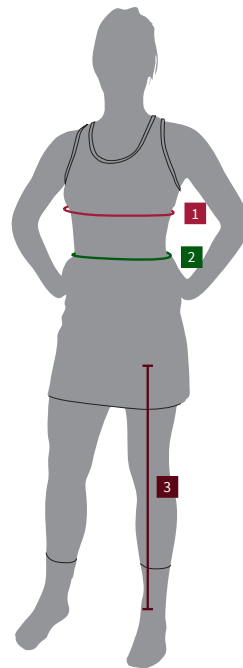

## BOYS | UNISEX KIDS

	AGE 3-4	AGE 5-6	AGE 7-8	AGE 9-10	AGE 11-12	AGE 13-14
Height	41"	45½"	50½"	55"	60"	64½"
Chest	22"	24"	26"	28"	30"	32"
Waist	22"	23"	24"	25"	26"	27"
Inside Leg	16½"	19¼"	21⅝"	24"	26⅜"	28⅜"

## GIRLS

	AGE 3-4	AGE 5-6	AGE 7-8	AGE 9-10	AGE 11-12	AGE 13-14
Height	41"	45½"	50½"	55"	60"	64½"
Chest	22"	24"	26"	28"	30"	32"
Waist	22"	23"	24"	24½"	25"	26"
Inside Leg	16½"	19¼"	21⅝"	24"	26⅜"	28⅜"

**MENS | UNISEX ADULT**

- 1. NECK**  
Measure around the base of the neck where the collar sits, allow for comfort.
- 2. CHEST**  
Measure the chest at the fullest part.
- 3. WAIST**  
Measure around the natural waist line.
- 4. INSIDE LEG**  
Measure from the crotch to the floor, standing barefoot.

**WOMENS**

- 1. CHEST**  
Measure under the bust.
- 2. WAIST**  
Measure around the natural waist line.
- 3. INSIDE LEG**  
Measure from the crotch to the floor, standing barefoot.

**BOYS | GIRLS | UNISEX KIDS**