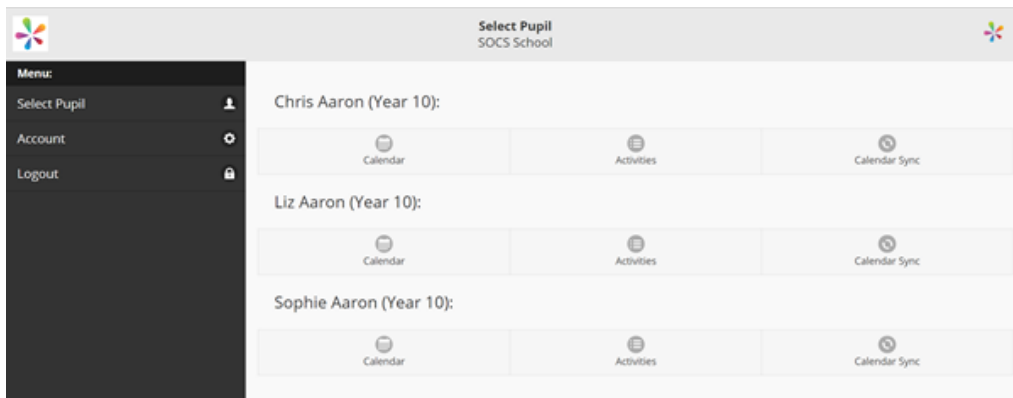

Step 4: Access your child's activities

Once logged in, you'll see your child's timetable. This shows their academic timetable as well as any Co-Curricular activities, Music lessons or Sports fixtures they are involved in. You can view clubs, days, times, and locations of activities, and check for updates. If you have multiple children in the same school, you'll have the option to filter between them upon logging in (refer to the example screenshot below).