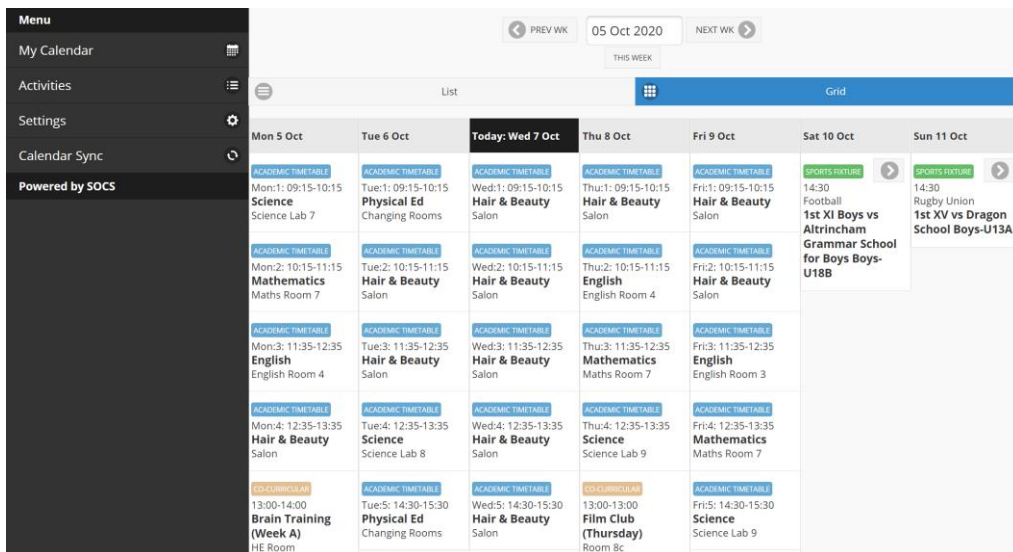

Step 4: Access your child's activities

Once logged in, you'll see your child's timetable. This shows their academic timetable as well as any Co-Curricular activities, Music lessons or Sports fixtures they are involved in. You can view clubs, days, times, and locations of activities, and check for updates. If you have multiple children in the same school, you'll have the option to filter between them upon logging in (refer to the example screenshot below).