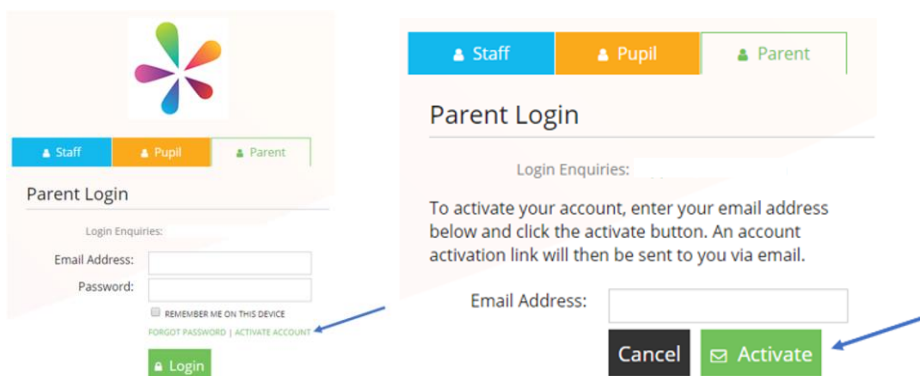

Riddlesdown Collegiate  **SOCS**
Riddlesdown Collegiate SOCS Guide

SOCS is our online system for co-curricular clubs and activities. Please follow these steps to log in and view your child's timetable.

Step 1: Go to the SOCS website

Open your internet browser (e.g. Chrome, Safari, Edge) and visit: <https://www.socscms.com>

Step 2: Select the school login page

A search box will appear. Type Riddlesdown Collegiate and select it from the list. Then click on "Parent Login".

Step 3: Enter your details

Enter your registered email address and password. If it's your first time logging in, click "Activate Account" and follow the instructions.

An email will then be sent to your email address containing an activation link where you can set a password. Once you have followed the instructions on the link you should then be able to log in using your email address as the username and your password.